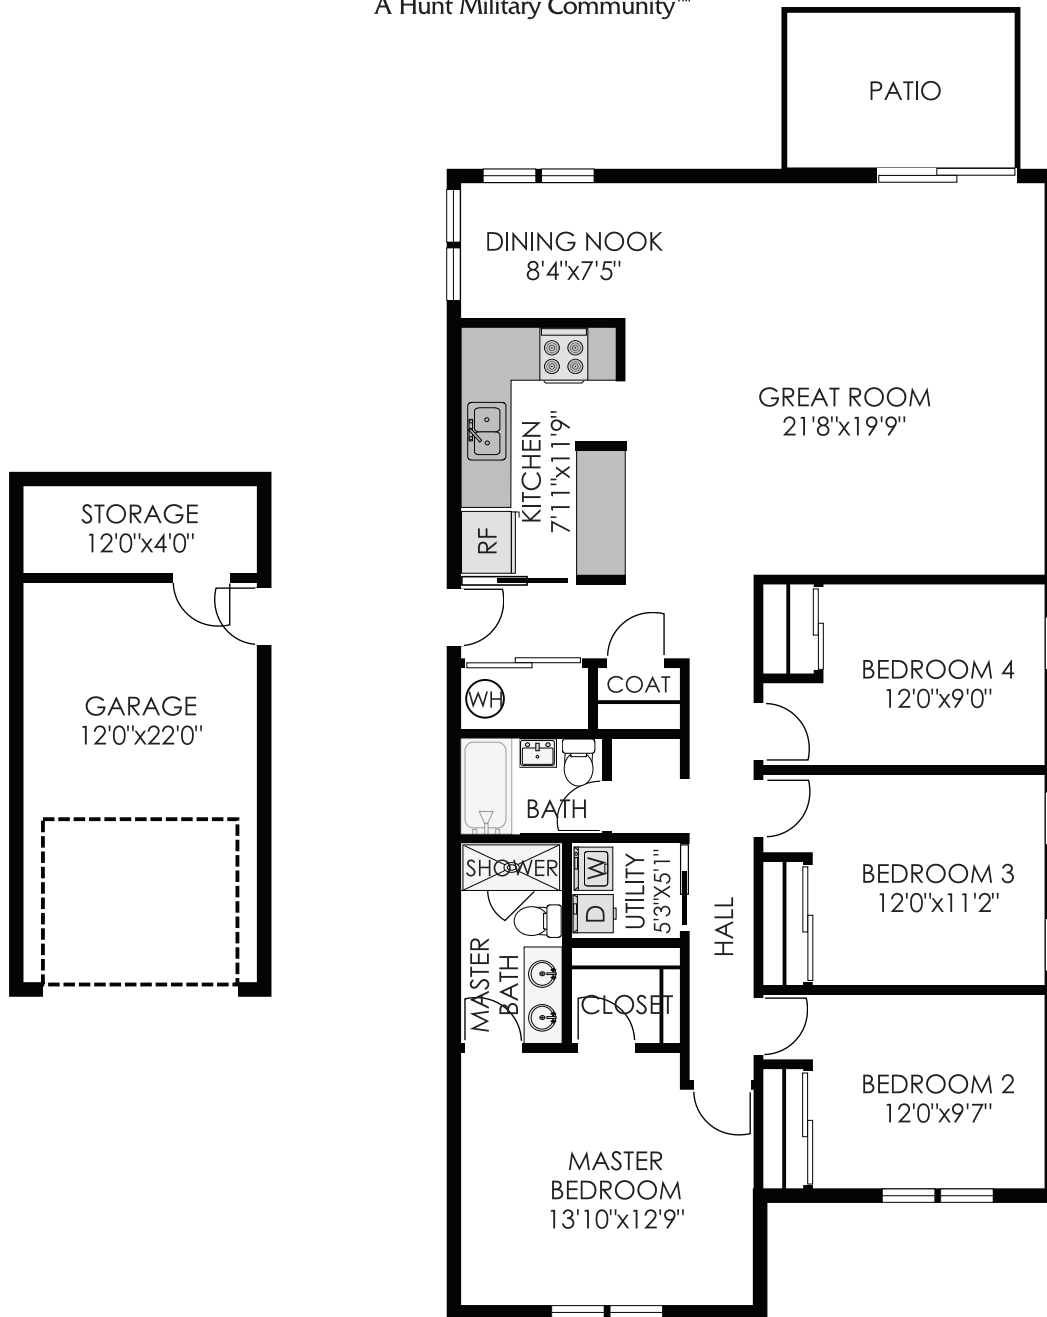

VANCE
FAMILY HOUSING

A Hunt Military Community™

SKYVIEW ESTATES - CGO/ JNCO

4 BEDROOM / 2 BATH - 1,247-1,410SQ.FT *
OPTIONAL DINING NOOK

* ALL SQUARE FOOTAGE IS APPROXIMATE
FLOOR PLANS ARE A SAMPLE OF AVAILABLE FLOOR PLANS