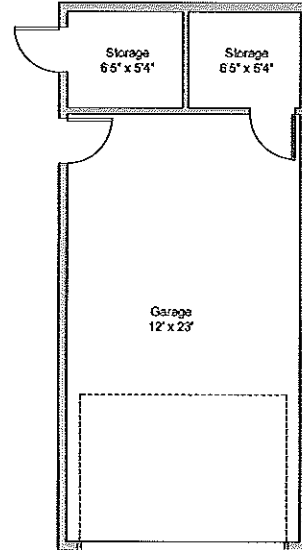

A Hunt Military Community™

SKYVIEW ESTATES - JNCO

3 BEDROOM / 2 BATH

1,389 SQ FT*

*All Square Footage is Approximate

VANCE FAMILY HOUSING · 4405 LEHR STREET · VANCE AFB, OK 73703 · (580) 234-0498
WWW.VANCEFAMILYHOUSING.COM