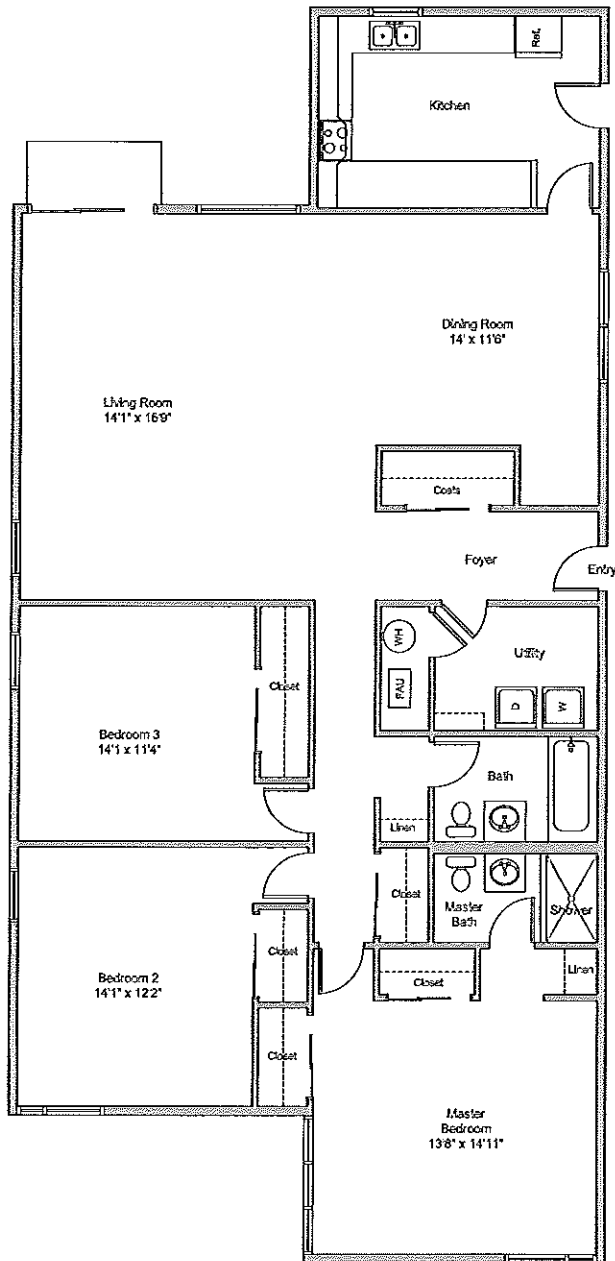

A Hunt Military Community™

SKYVIEW ESTATES - JNCO

3 BEDROOM / 2 BATH

1,389 SQ FT*

*All Square Footage is Approximate

VANCE FAMILY HOUSING · 4405 LEHR STREET · VANCE AFB, OK 73703 · (580) 234-0498
WWW.VANCEFAMILYHOUSING.COM