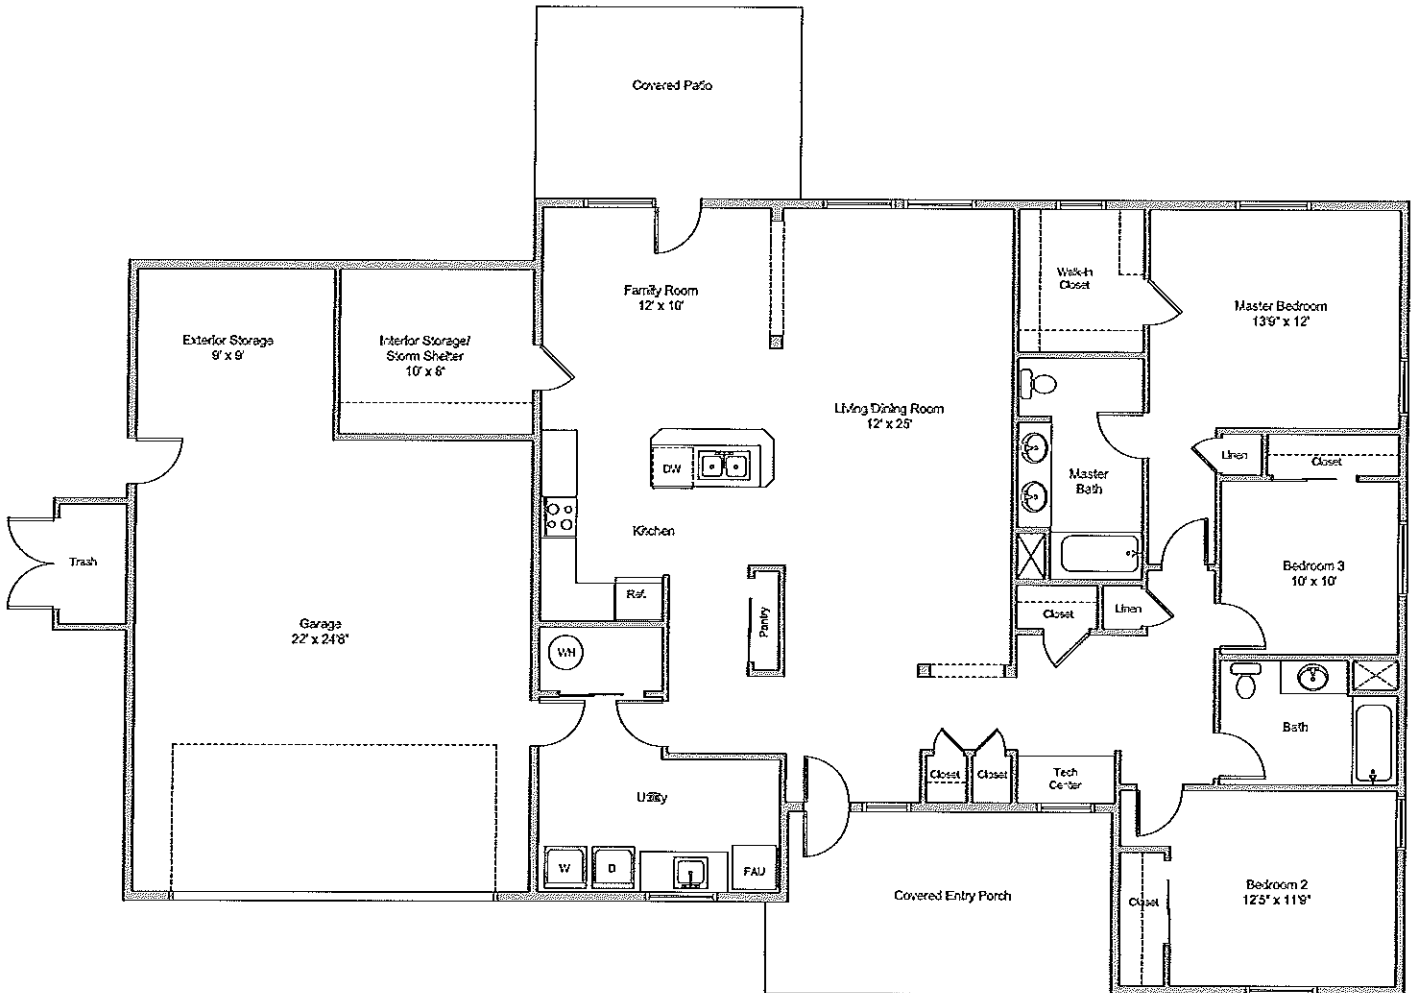

VANCE
FAMILY HOUSING
A Hunt Military Community™

WINDY HOLLOW - SNCO

3 BEDROOM / 2 BATH
1,760 SQ.FT.*

*All Square Footage is Approximate