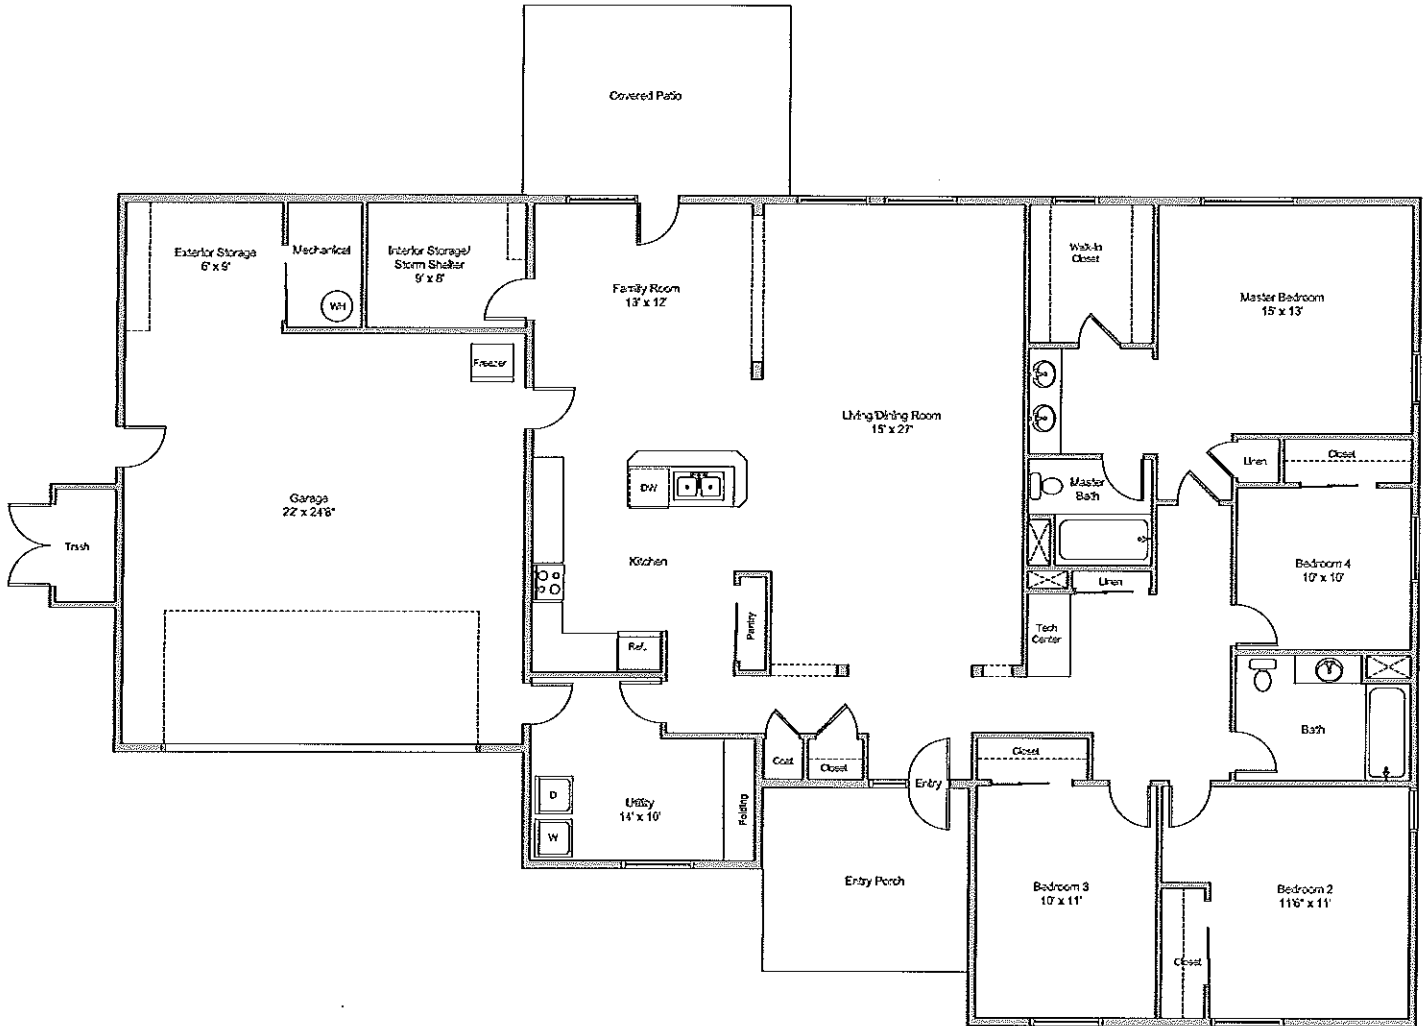

A Hunt Military Community™

WINDY HOLLOW - PRESTIGE

4 BEDROOM / 2 BATH  
2,373 SQ.FT.\*

\*All Square Footage is Approximate