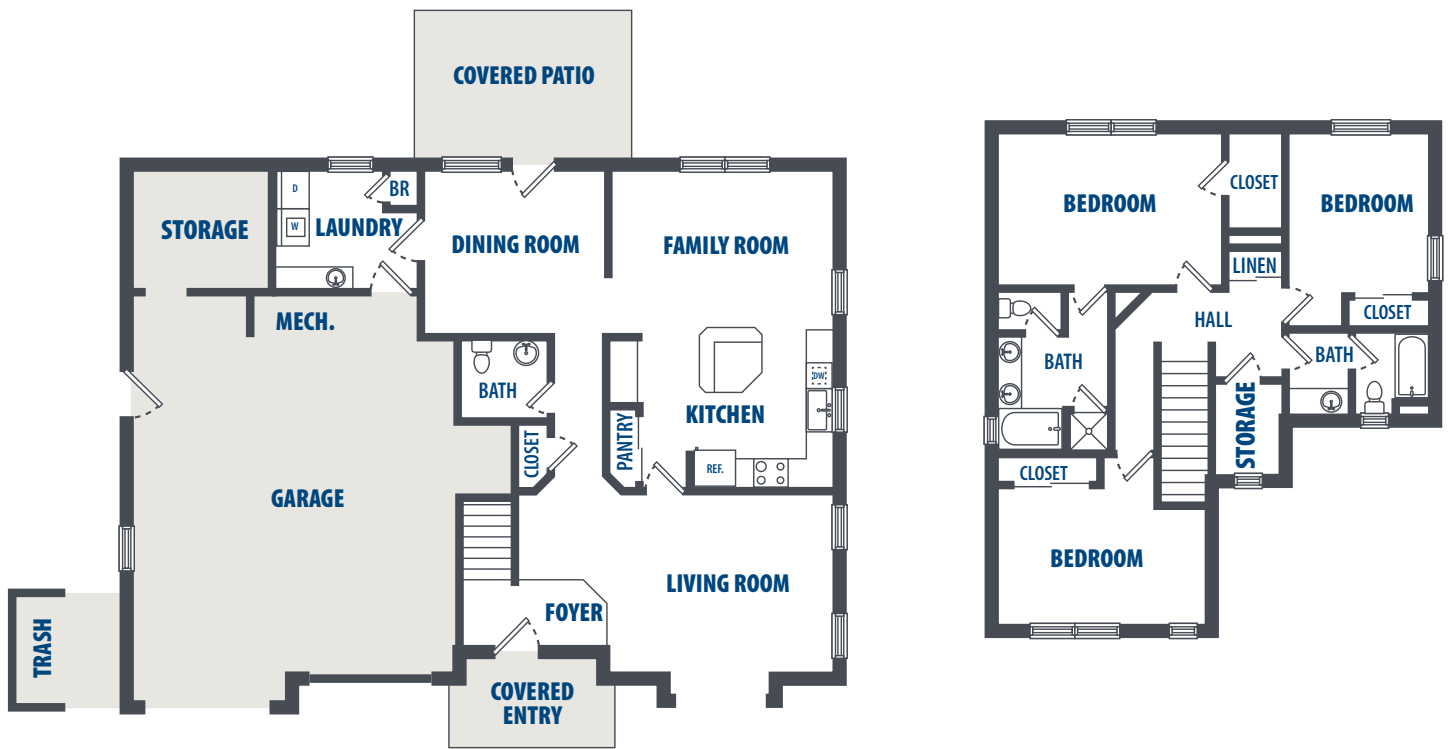

EAGLE'S POINT - 3 BEDROOM

3 Bedroom | 2.5 Bath | 2064 Sq. Ft.*

4405 Lehr Street | Enid, OK 73703 | Phone: 580-297-8910

**All square footage is approximate.*