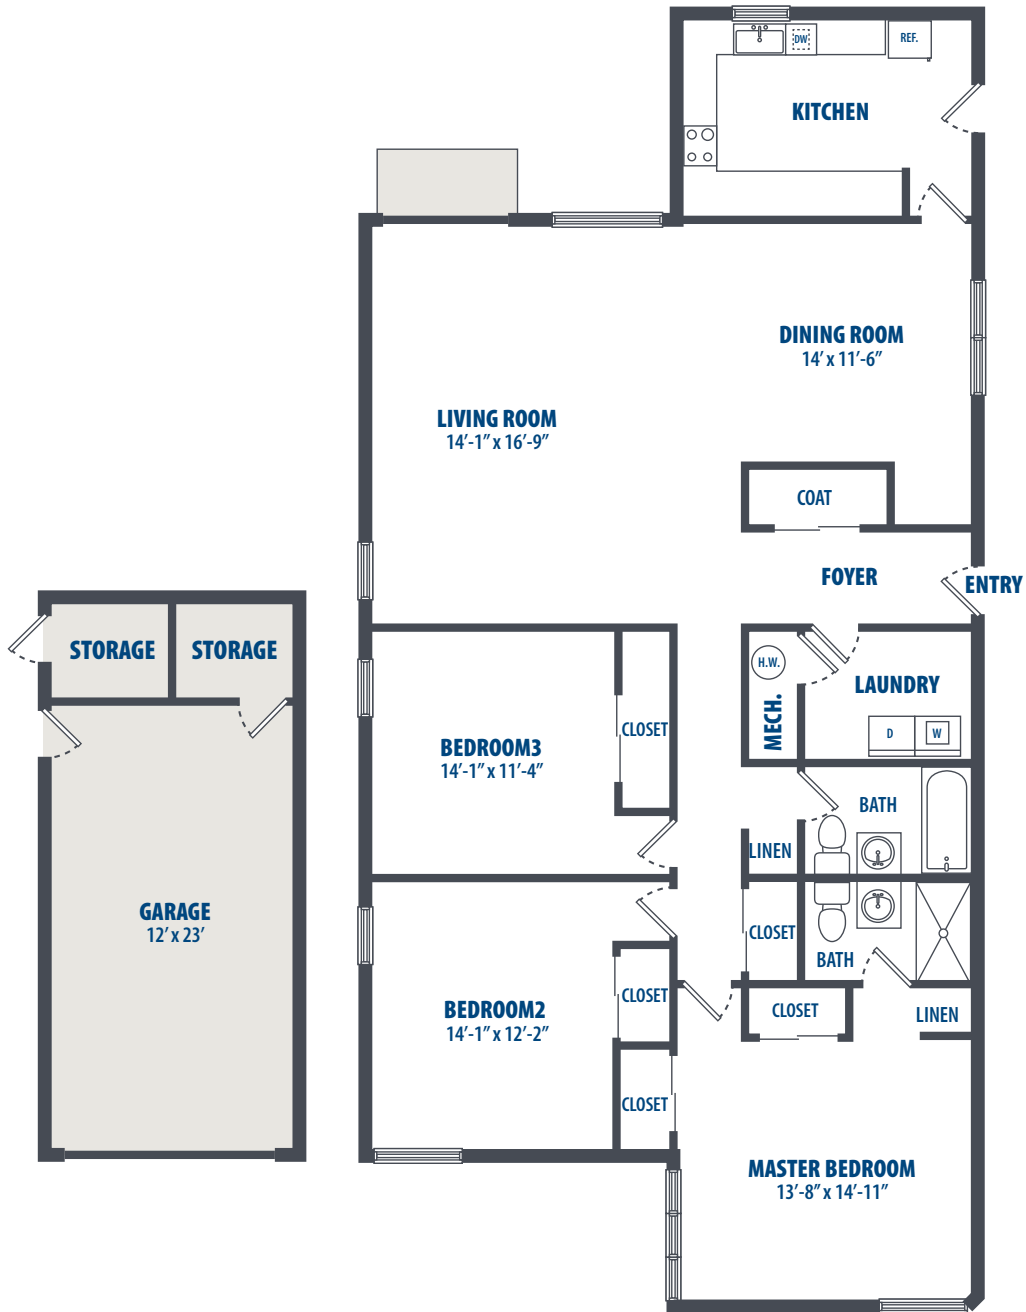

# EAGLE'S POINT - 3 BEDROOM

3 Bedroom | 2 Bath | 1389 Sq. Ft.\*

4405 Lehr Street | Enid, OK 73703 | Phone: 580-297-8910

*\*All square footage is approximate.*