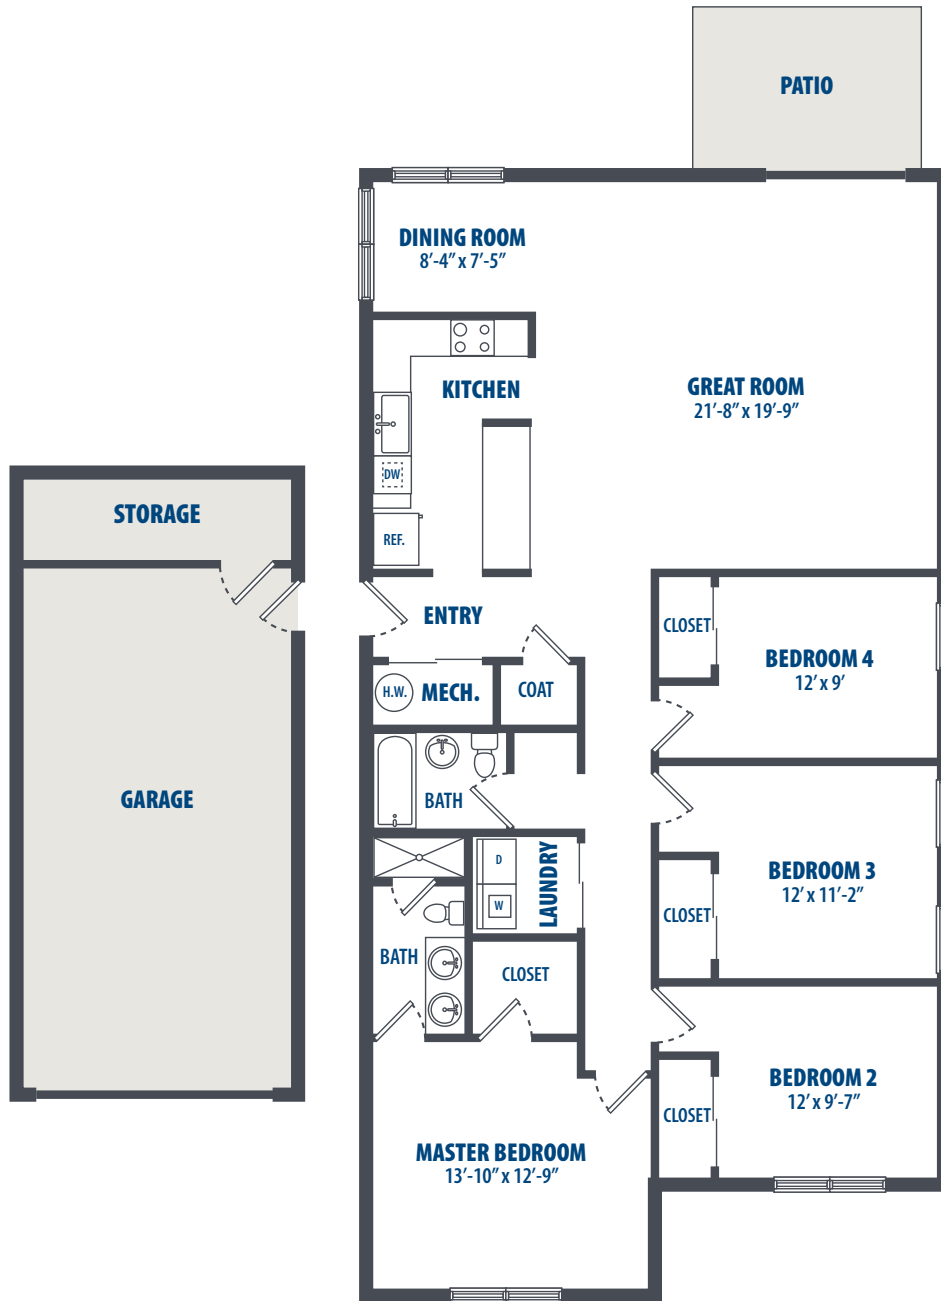

EAGLE'S POINT - 4 BEDROOM

4 Bedroom | 2 Bath | 1247 Sq. Ft.*

4405 Lehr Street | Enid, OK 73703 | Phone: 580-297-8910

**All square footage is approximate.*