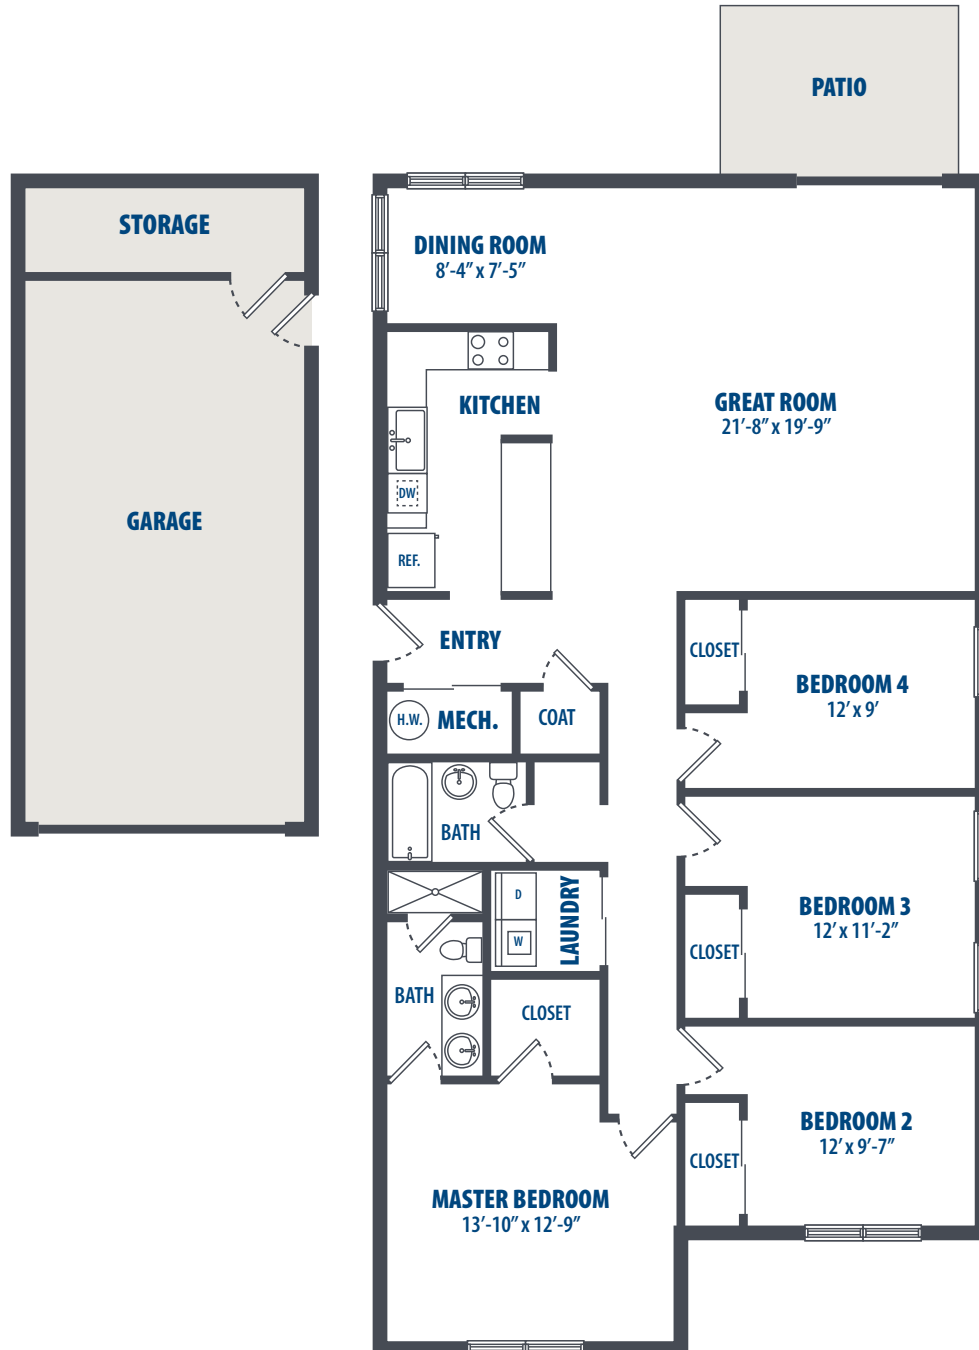

SKYVIEW ESTATES - 4CGO JNCO

4 Bedroom | 2 Bath | xxxx Sq. Ft.*

4405 Lehr Street | Enid, OK 73703 | Phone: 580-297-8910

**All square footage is approximate.*