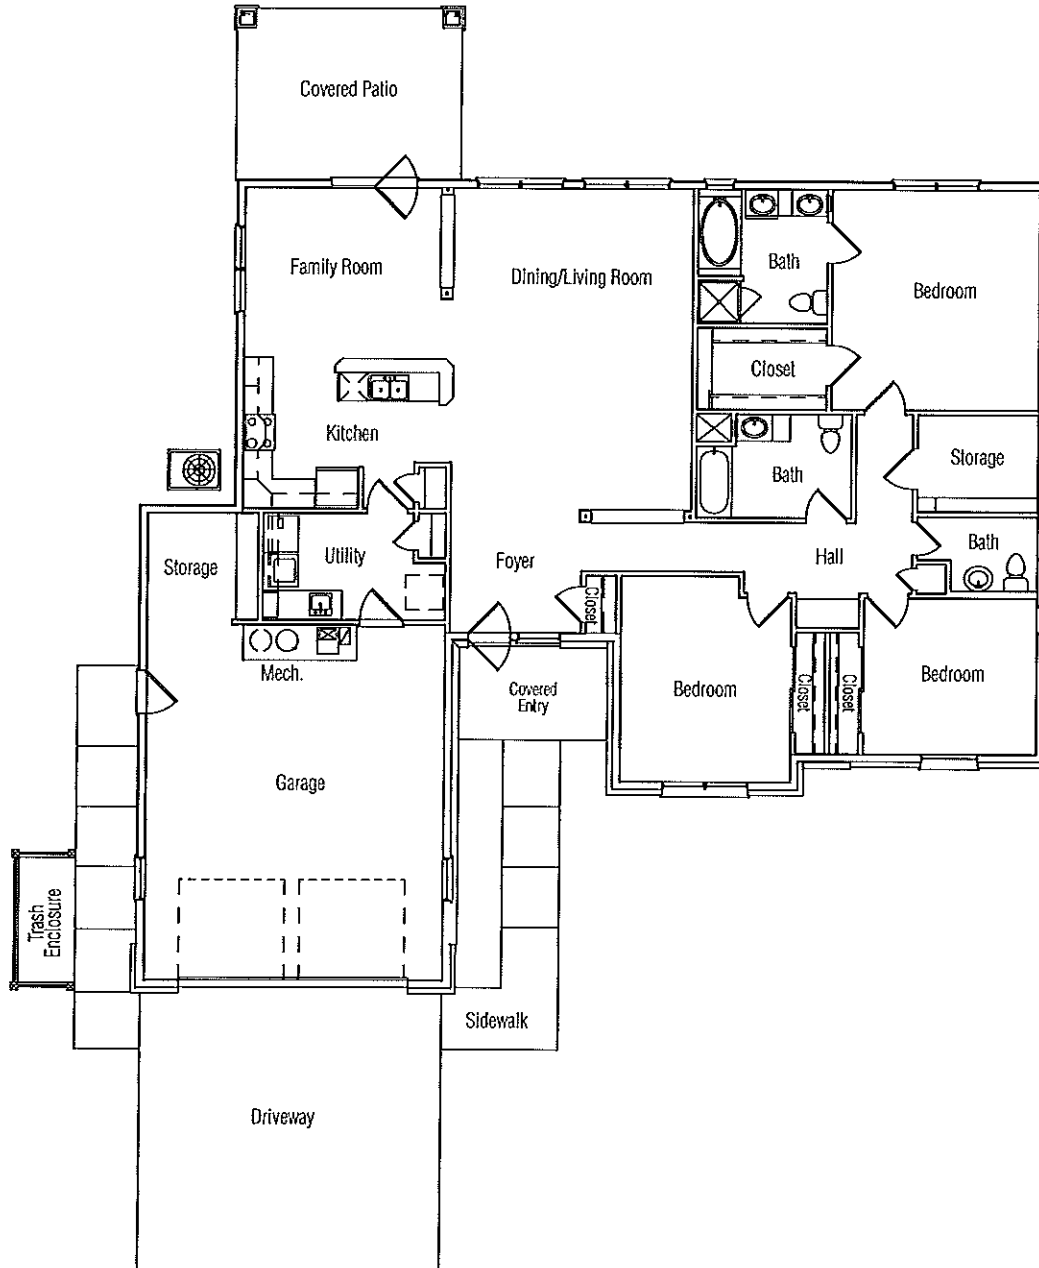

VANCE

FAMILY HOUSING

A Hunt Military Community™

EAGLE'S POINT - FGO

3 BEDROOM /2.5 BATH
2,051 SQ FT*

*All Square Footage is Approximate