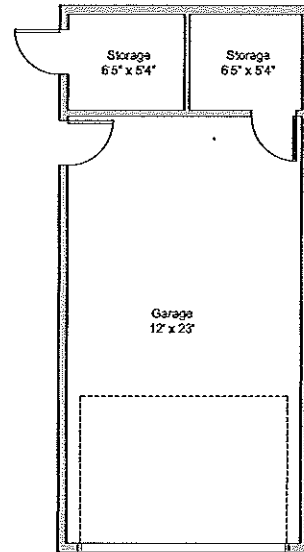

# VANCE

FAMILY HOUSING

A Hunt Military Community™

SKYVIEW ESTATES - FGO

3 BEDROOM / 2 BATH  
1,389 SQ\_FT\*

\*All Square Footage is Approximate