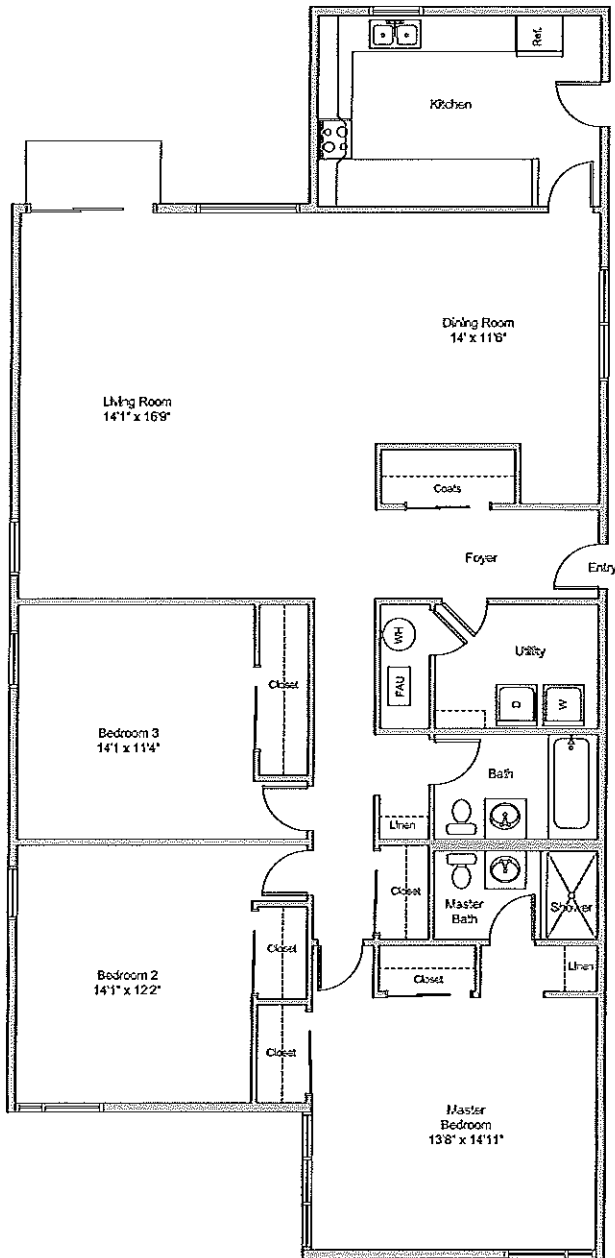

# VANCE

FAMILY HOUSING

A Hunt Military Community™

SKYVIEW ESTATES - FGO

3 BEDROOM / 2 BATH  
1,389 SQ\_FT\*

\*All Square Footage is Approximate