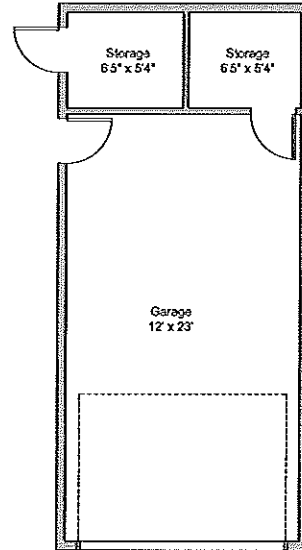

VANCE

FAMILY HOUSING

A Hunt Military Community™

SKYVIEW ESTATES - CGO

3 BEDROOM / 2 BATH
1,389 SQ FT*

*All Square Footage is Approximate