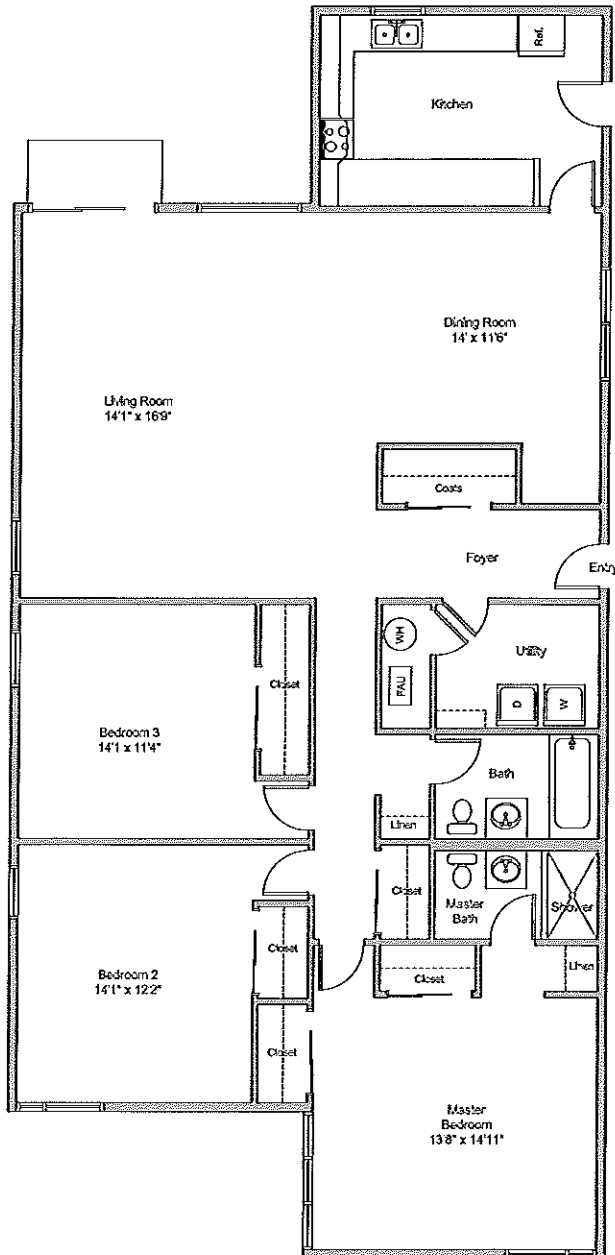

VANCE

FAMILY HOUSING

A Hunt Military Community™

SKYVIEW ESTATES - CGO

3 BEDROOM / 2 BATH
1,389 SQ FT*

*All Square Footage is Approximate