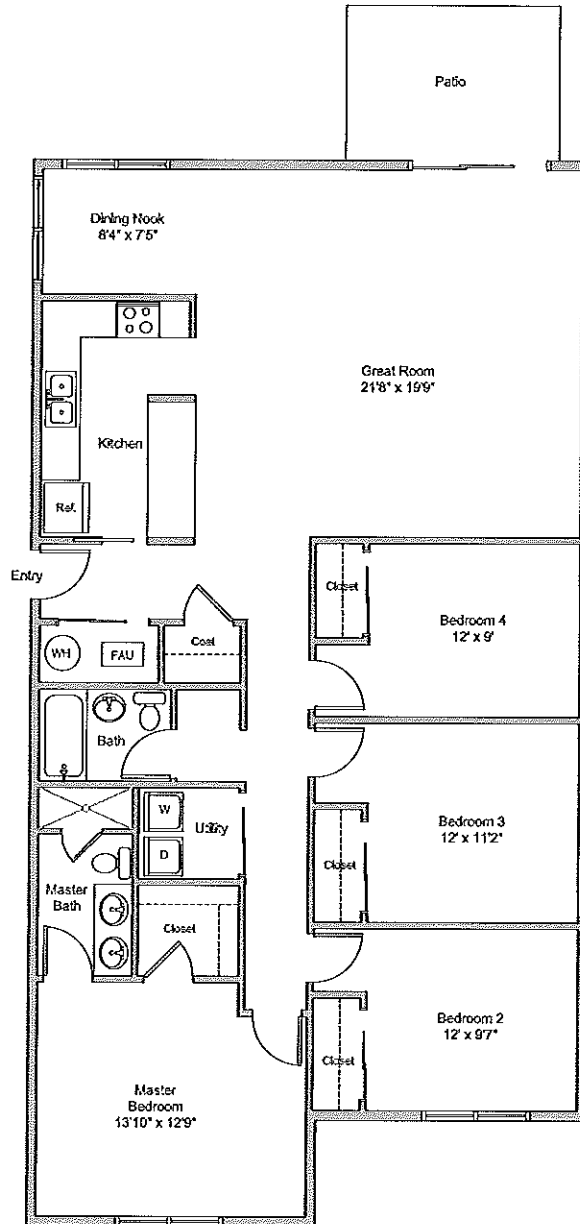

VANCE
FAMILY HOUSING
A Hunt Military Community™

OPTIONAL DINNING NOOK

SKYVIEW ESTATES - CGO / JNCO

4 BEDROOM / 2 BATH

1,410 - 1,247 SQ FT*

*All Square Footage is Approximate